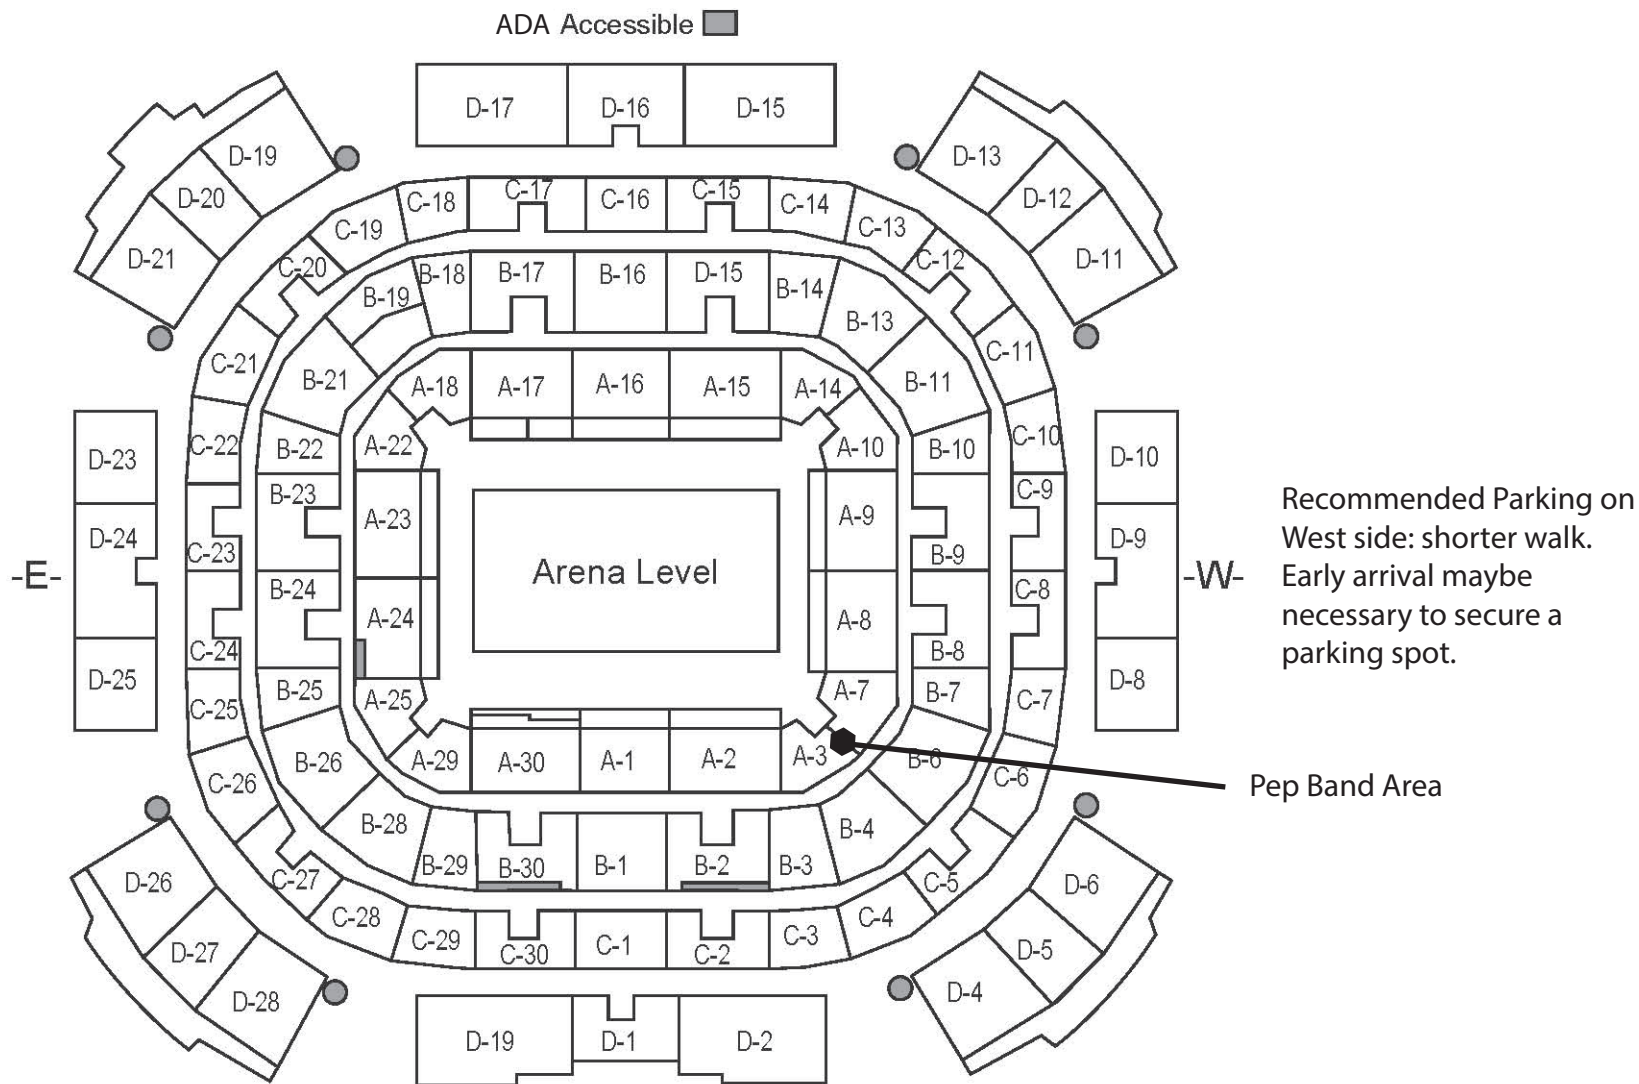

# UNIVERSITY OF MISSOURI-COLUMBIA HEARNES ARENA SEATING CHART

- There are no guest service kiosks in Hearnes Center. Event staff members and usher are available for assistance.
- The 3rd level (C Level) has private restrooms that can be locked. Ask event staff for assistance.
- Construction in and around Hearnes will be occurring through 2017.
- First aid is available on East side of the B Level (near section sign 25-29).
- Quiet areas for breaks from events can be found at the North ramp at the A Level and the South side of the A Level. Be aware that you cannot exit the Hearnes Center from A Level.
- Louder areas of the Hearnes Center may be near sections A7 and A3 when there is a band (volleyball)
- Re-entry is often allowed in the Hearnes Center.